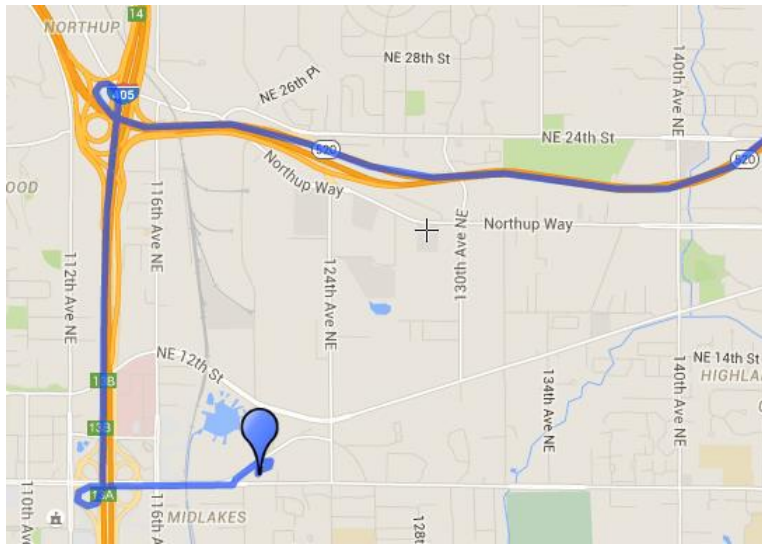

## Driving directions to Stellar Travel from WA-520 Westbound

12011 Bel Red Rd, Suite 201, Bellevue WA 98005 | 425.747.1900 | 800.445.3265

[Find us on Google Maps](#)

Enter Westbound WA-520 toward  
Seattle

Take I-405 South toward Renton

Use the right two lanes to take exit  
13B for NE 8<sup>th</sup> st East

Prior to the second light, make your  
way into the far left lane

At that second stop light make a  
slight left onto 120<sup>th</sup> Ave NE

After 200 feet, make a right onto  
Bel Red rd.

Take the first right up the drive to the  
Finkbeiner Building

Stellar Travel is located on the second floor at  
the end of the hall on the left.