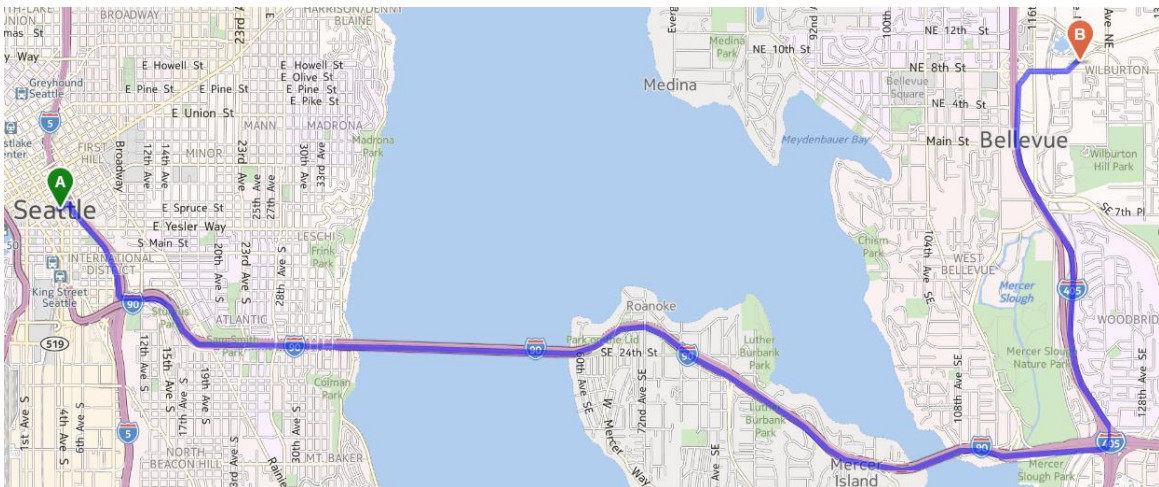

Driving directions to Stellar Travel from I-90 Eastbound

12011 Bel Red Rd, Suite 201, Bellevue WA 98005 | 425.747.1900 | 800.445.3265

[Find us on Google Maps](#)

Access I-90 East via 6th Ave or I-5

- ➔ Take exit 10A to merge onto I-405 N toward Bothell/Everett
- ➔ Follow I-405 N to NE 8th St in Bellevue. Take exit 13A-B from I-405 N.
- ➔ Keep right at the fork, follow signs for Northeast 8th Street East bound and merge onto NE 8th St
- ➔ Prior to the second light, make your way into the far left lane
- ➔ At that second stop light make a slight left onto 120th Ave NE
- ➔ After 200 feet, make a right onto Bel Red rd.
- ➔ Take the first right up the drive to the Finkbeiner Building

Stellar Travel is located on the second floor at the end of the hall on the left.