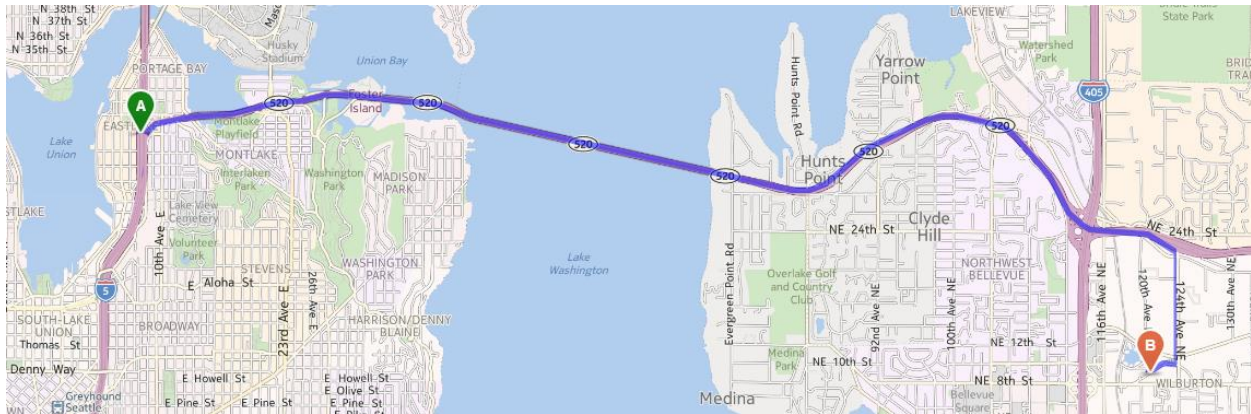

Driving directions to Stellar Travel from WA-520 Eastbound

12011 Bel Red Rd, Suite 201, Bellevue WA 98005 | 425.747.1900 | 800.445.3265

[Find us on Google Maps](#)

Take exit 168B to WA-520 East via I-5
(This is a toll road)

Take the 124th Ave. NE exit onto
124th Ave NE.

Turn right onto NE 10th Pl.

Continue on Bel Red Rd.

Just before the light, make a left up
the drive to the Finkbeiner building.

Stellar Travel is located on the second floor at
the end of the hall on the left.