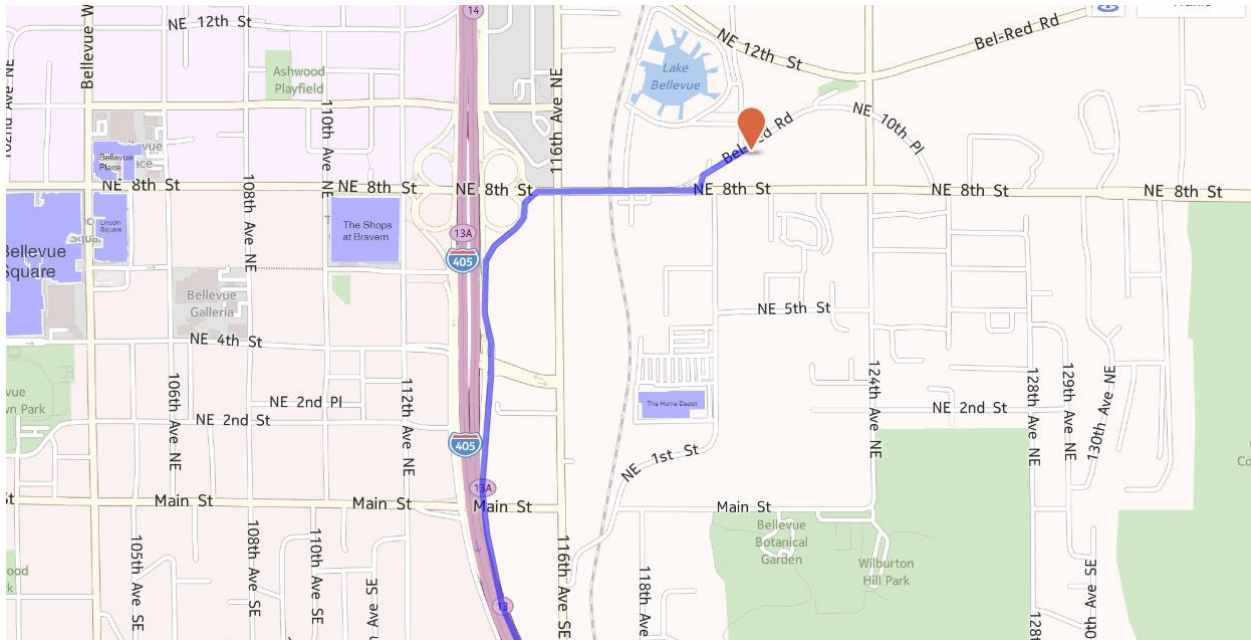

Driving directions to Stellar Travel from Northbound I-405

12011 Bel Red Rd, Suite 201, Bellevue WA 98005 | 425.747.1900 | 800.445.3265

[Find us on Google Maps](#)

-  Follow I-405 N to NE 8th St in Bellevue. Take exit 13A-B from I-405 N.
-  Keep right at the fork, follow signs for Northeast 8th Street E and merge onto NE 8th St
-  Prior to the second light, make your way into the far left lane
-  At that second stop light make a slight left onto 120th Ave NE
-  After 200 feet, make a right onto Bel Red Road
-  Take the first right up the driveway to the Finkbeiner Building

Stellar Travel is located on the second floor at the end of the hall on the left.