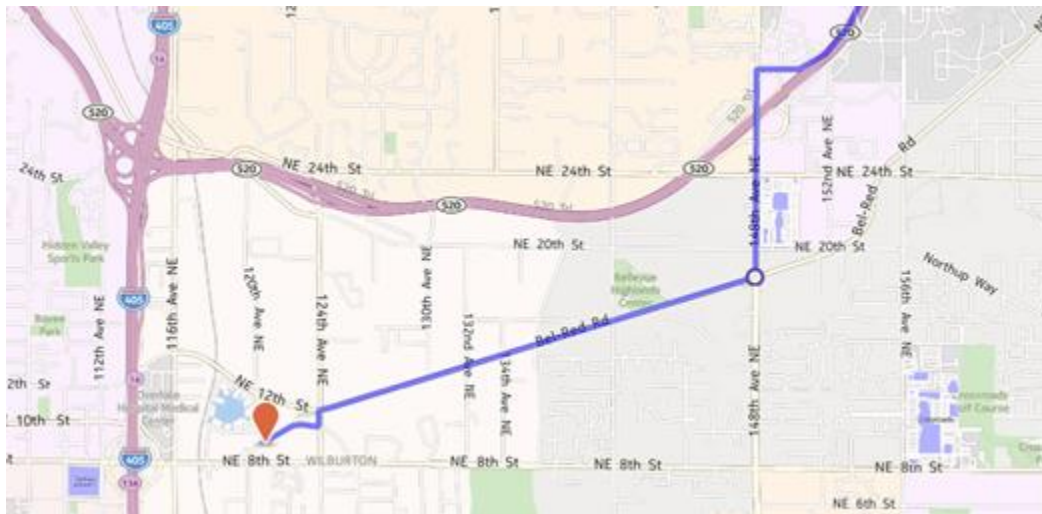

Driving directions to Stellar Travel from WA-520 Westbound
Due to road construction the only access to Stellar Travel is on NE Bel Red Road
via 124th Ave NE. Access from NE 8th and NE 120th has temporarily been closed to
the Stellar Travel office.

Your GPS will not take into account these road changes

12011 Bel Red Rd, Suite 201, Bellevue WA 98005 | 425.747.1900 | 800.445.3265

[Find us on Google Maps](#)

Enter Westbound WA-520 toward Seattle

Take the 148th Ave NE exit.

Turn left onto 148th Ave NE.

Turn right onto Bel-Red Rd.

Turn left onto 124th Ave NE.

Take the first right at NE 10th Place (also known as NE Bel Red Rd)

At the second left and road closed sign, head up the driveway to the parking lot of the Finkbeiner building.