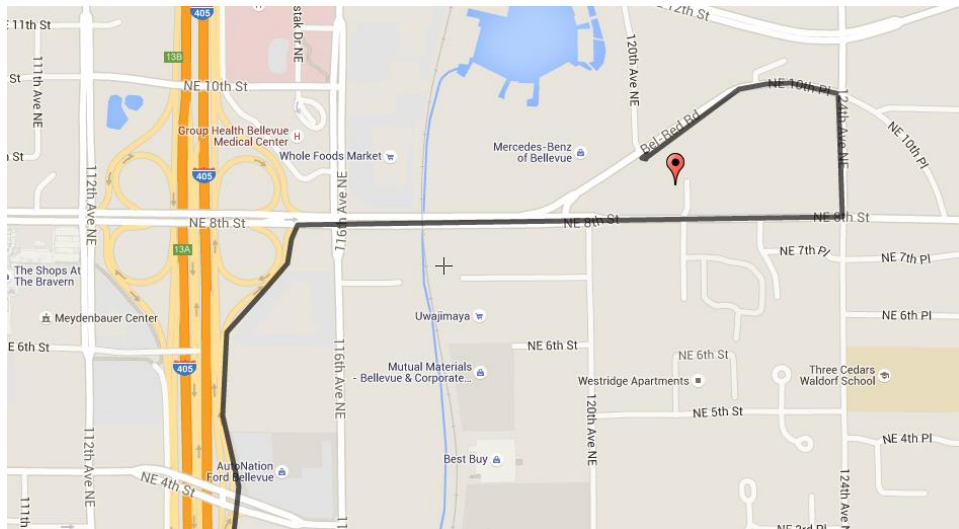

## Driving directions to Stellar Travel from Northbound I-405

Due to road construction the only access to Stellar Travel is on NE Bel Red Road via 124<sup>th</sup> Ave NE. Access from NE 8<sup>th</sup> and NE 120<sup>th</sup> has temporarily been closed to the Stellar Travel office.

**Your GPS will not take into account these road changes**

12011 Bel Red Rd, Suite 201, Bellevue WA 98005 | 425.747.1900 | 800.445.3265

[Find us on Google Maps](#)

Follow I-405 N to NE 8th St in Bellevue. Take exit 13A-B from I-405 N.

Keep right at the fork, follow signs for Northeast 8th Street E and merge onto NE 8th St

Get into the far left lane

At third stop light turn left onto 124<sup>th</sup> Ave NE

Make a left at NE 10<sup>th</sup> Place (also known as NE Bel Red Rd)

At the second left and road closed sign, head up the driveway to the parking lot of the Finkbeiner building.

Stellar Travel is located on the second floor at the end of the hall on the left.